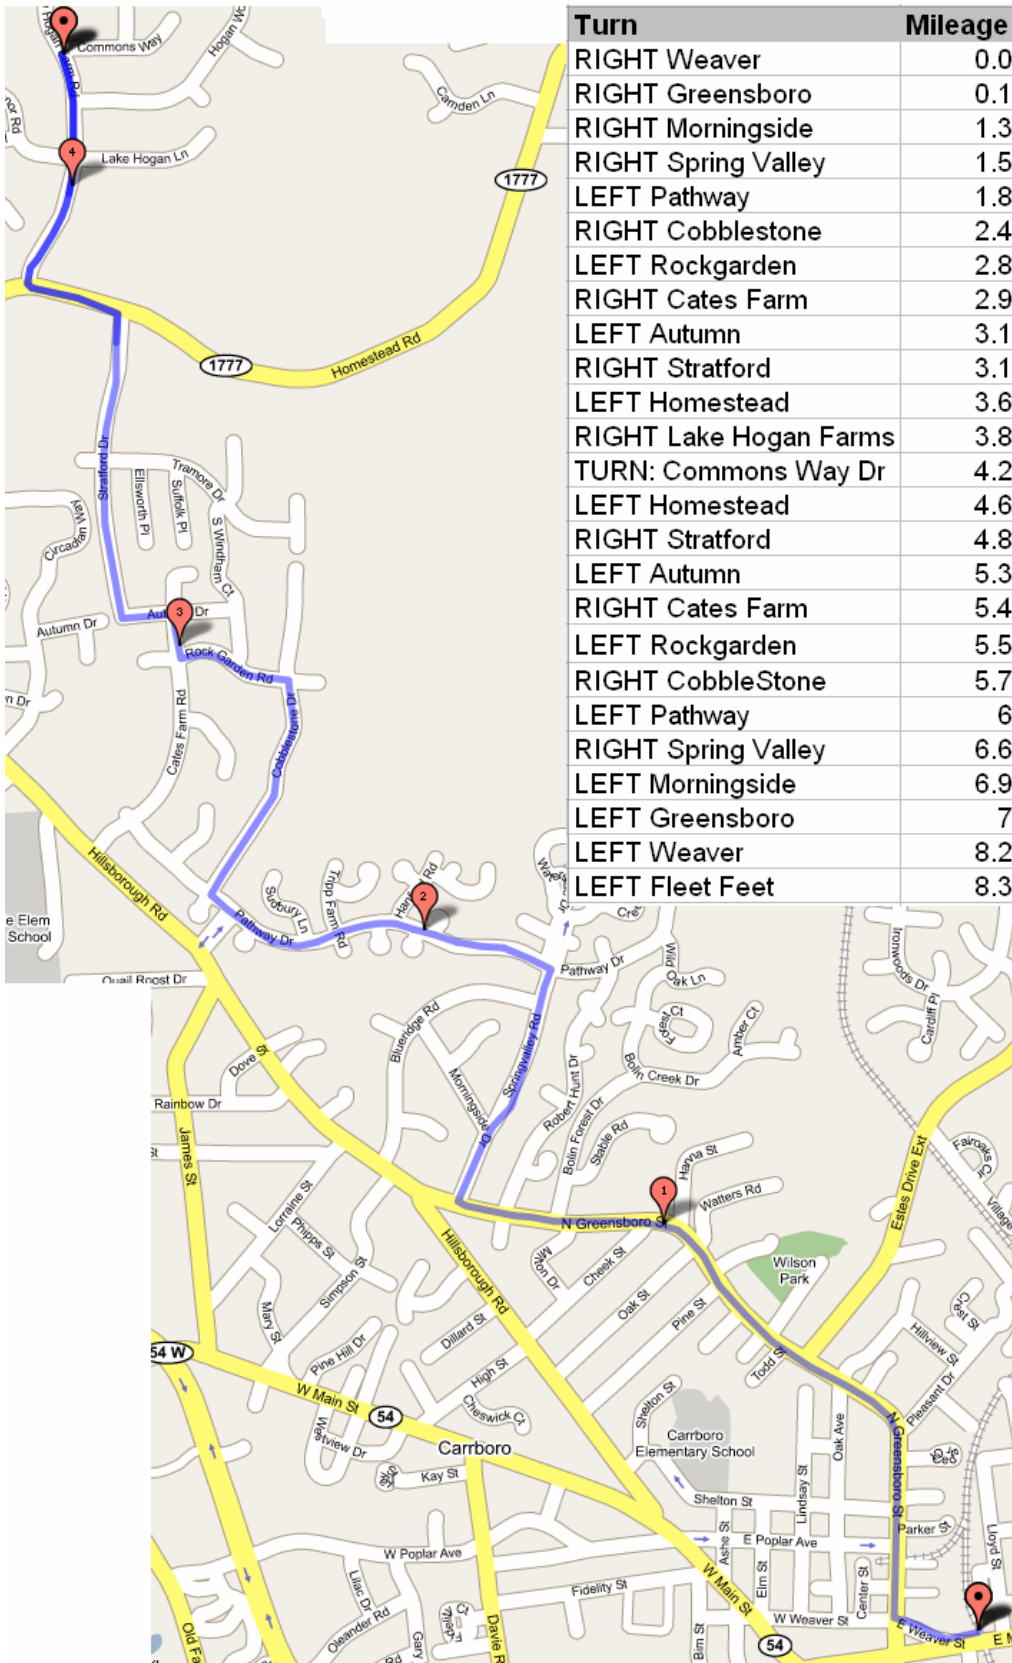

(8.3) mile: Out and Back to Lake Hogan Farms

Turn	Mileage
RIGHT Weaver	0.0
RIGHT Greensboro	0.1
RIGHT Morningside	1.3
RIGHT Spring Valley	1.5
LEFT Pathway	1.8
RIGHT Cobblestone	2.4
LEFT Rockgarden	2.8
RIGHT Cates Farm	2.9
LEFT Autumn	3.1
RIGHT Stratford	3.1
LEFT Homestead	3.6
RIGHT Lake Hogan Farms	3.8
TURN: Commons Way Dr	4.2
LEFT Homestead	4.6
RIGHT Stratford	4.8
LEFT Autumn	5.3
RIGHT Cates Farm	5.4
LEFT Rockgarden	5.5
RIGHT CobbleStone	5.7
LEFT Pathway	6
RIGHT Spring Valley	6.6
LEFT Morningside	6.9
LEFT Greensboro	7
LEFT Weaver	8.2
LEFT Fleet Feet	8.3